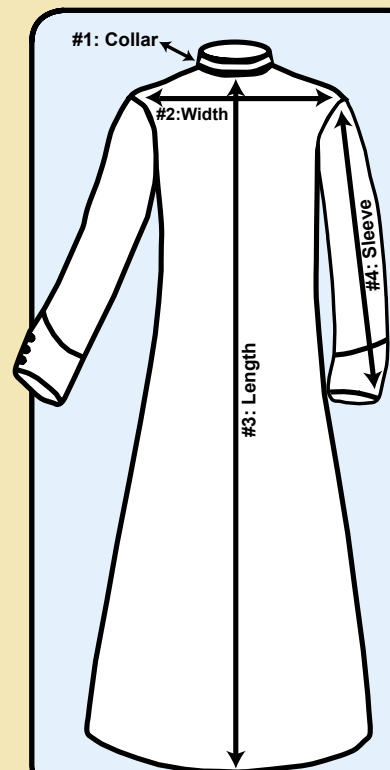

### Measurements for Vestment Orders:

Body Weight: \_\_\_\_\_ Body Height: \_\_\_\_\_ Pant Size: \_\_\_\_\_

#1: Collar: \_\_\_\_\_

-Measure around the *base* of the collar.

#2: Width: \_\_\_\_\_

-Measure across from shoulder-tip to shoulder-tip.

#3: Length: \_\_\_\_\_

-Measure from the bottom of the collar to the top of the heel.

#4: Sleeve: \_\_\_\_\_

-*Do not bend elbow and keep arm at side.*

Measure from the shoulder joint to the ball-joint of the wrist.